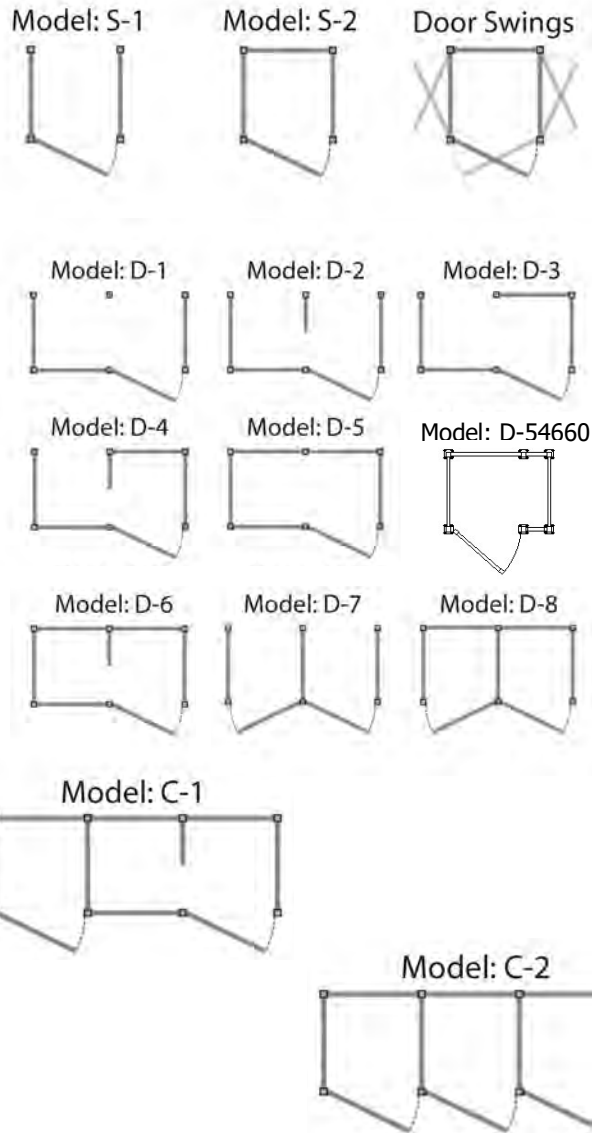

Towel Bar

Available in 36" & 46"

Hook Bar

Available in 36" & 46"

Corner Seat

Available in Gray or Beige

Free Standing Bench

Available in 24" & 36" Sizes

Available in Gray or Beige

Roof Options: Louvers can be installed in two directions for privacy & airflow. Available in Flat Caps or Pergola end caps.

36" & 46" Single Roof Kits
Available with 3 Pergolas

36" & 46" Double Roof Kits
Available with 6 Pergolas

Shower Valve Trim Set: Removable Panel for Easy Access to plumbing

AVAILABLE AT:

Single Enclosures

Standard Sizes:
 36" x 36" x 88"
 46" x 46" x 88"

Double Enclosures

Standard Sizes:
 36" x 68" x 88"
 46" x 88" x 88"

Floor Plans

Wall Panel Colors Available:
 White Beige Gray

Decking Floor Colors Available:
 Beige Gray

Cabana Enclosures

Standard Sizes 46" x 130" x 88"

Custom Cabanas