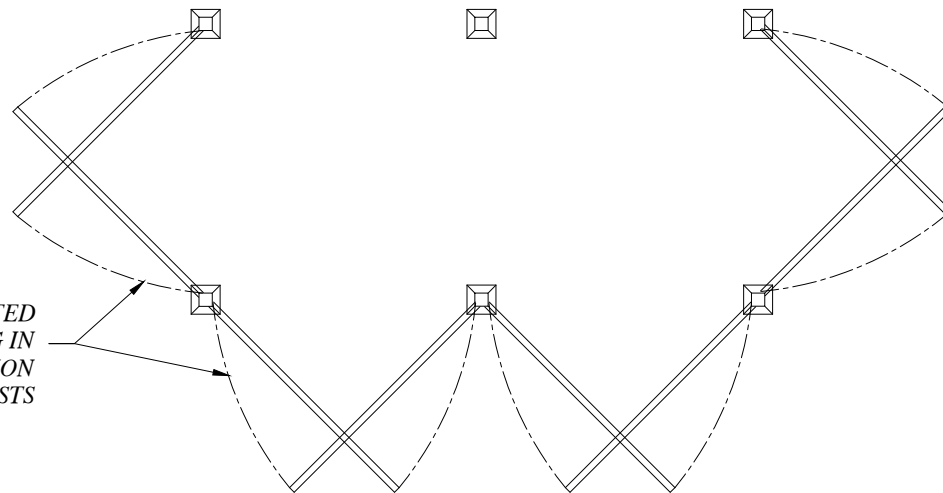

\\ADVANCED\Users\Advanced Products\OneDrive\Company Folder\Outdoor Enclosures\Models\CAD\Models Assy.dwg

TOP VIEW

DOOR DETAIL

FRONT VIEW WITH DOOR

THICK WALL REINFORCED VINYL

2" SQ. ALUMINUM POST

SIDE VIEW TYPICAL

OPTIONAL BASE FRAME W/ REMOVABLE LIFT UP DECKING

MODEL D-5
46"

- NOTES:
1. WALL PANEL COLORS AVAILABLE: WHITE / BEIGE / GRAY
 2. DECKING FLOOR COLORS AVAILABLE: BEIGE / GRAY
 3. THE DOOR CAN BE MOUNTED ON ANY SIDE OF THE ENCLOSURE AND HINGE CAN BE MOUNTED ON EITHER SIDE.

NOT TO SCALE

		1915 SWARTHMORE AVE., LAKEWOOD, NJ 08701 TEL. (732) 286-9496 FAX (732) 286 0526	
SERIES: AVCON ENCLOSURES	JOB NO. -		
SKU: -	COLOR -		
DESC: -	DATE 09/09/20	DRAWN BY MHE	
PRODUCT: MODEL D-5 46"	REV. 0		
<p>PROPRIETARY NOTE: ANY INFORMATION DISCLOSED HEREIN IS FURNISHED FOR EVALUATION PURPOSES ONLY AND SHALL NOT BE USED OR DISCLOSED EXCEPT AS SPECIFIED BY CONTRACT BETWEEN THE RECIPIENT AND AVCON.</p>			