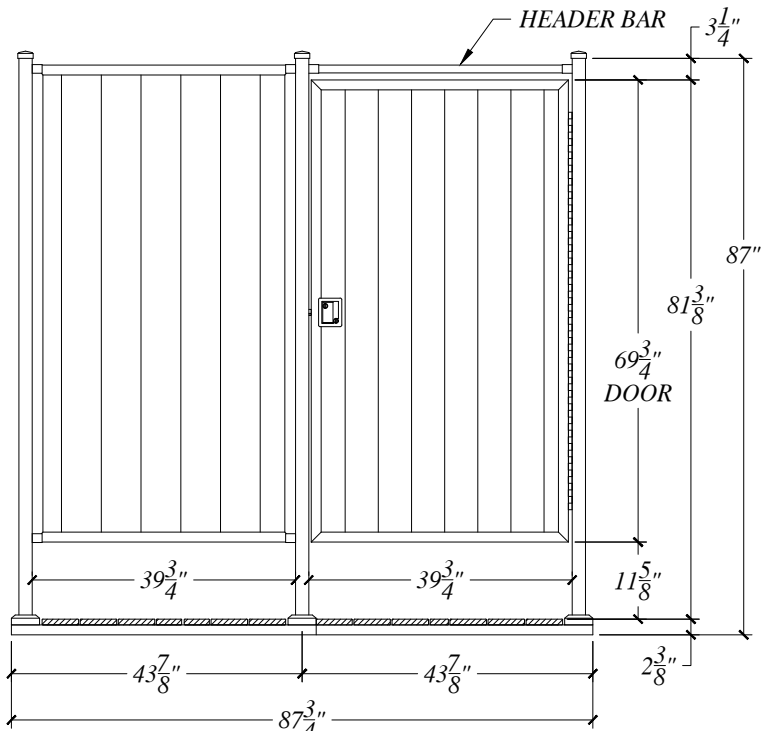

\\ADVANCED\Users\Advanced Products\OneDrive\Company Folder\Outdoor Enclosures\Models\CAD\Models Assy.dwg

TOP VIEW

DOOR DETAIL

FRONT VIEW WITH DOOR

THICK WALL REINFORCED VINYL

2" SQ. ALUMINUM POST

SIDE VIEW TYPICAL

OPTIONAL BASE FRAME W/ REMOVABLE LIFT UP DECKING

MODEL D-5
46"

- NOTES:
1. WALL PANEL COLORS AVAILABLE: WHITE / BEIGE / GRAY
 2. DECKING FLOOR COLORS AVAILABLE: BEIGE / GRAY
 3. THE DOOR CAN BE MOUNTED ON ANY SIDE OF THE ENCLOSURE AND HINGE CAN BE MOUNTED ON EITHER SIDE.