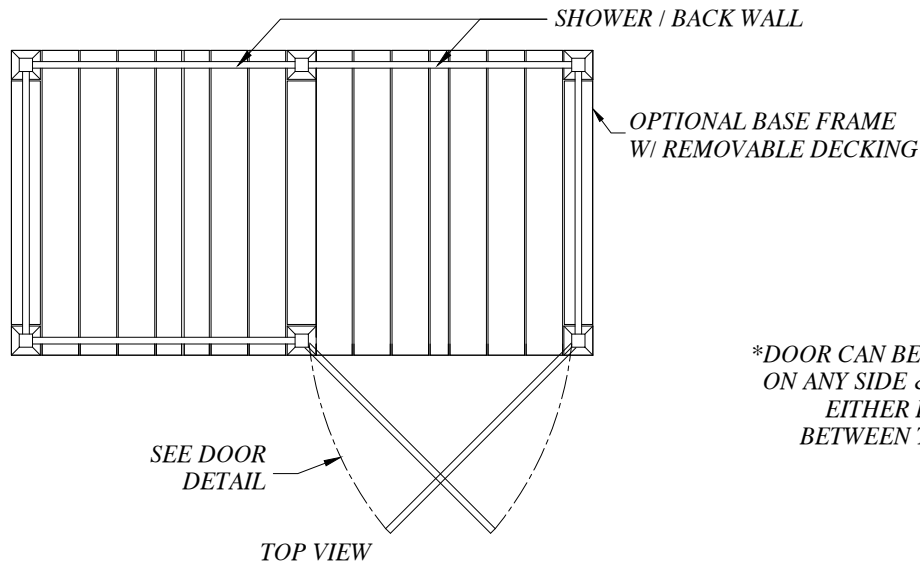

\\ADVANCED\Users\Advanced Products\OneDrive\Company Folder\Outdoor Enclosures\Models\CAD\Models Assy.dwg

TOP VIEW

DOOR DETAIL

FRONT VIEW WITH DOOR

THICK WALL REINFORCED VINYL

2" SQ. ALUMINUM POST

SIDE VIEW TYPICAL

OPTIONAL BASE FRAME W/ REMOVABLE LIFT UP DECKING

MODEL D-5
46"

- NOTES:
1. WALL PANEL COLORS AVAILABLE: WHITE / BEIGE / GRAY
 2. DECKING FLOOR COLORS AVAILABLE: BEIGE / GRAY
 3. THE DOOR CAN BE MOUNTED ON ANY SIDE OF THE ENCLOSURE AND HINGE CAN BE MOUNTED ON EITHER SIDE.