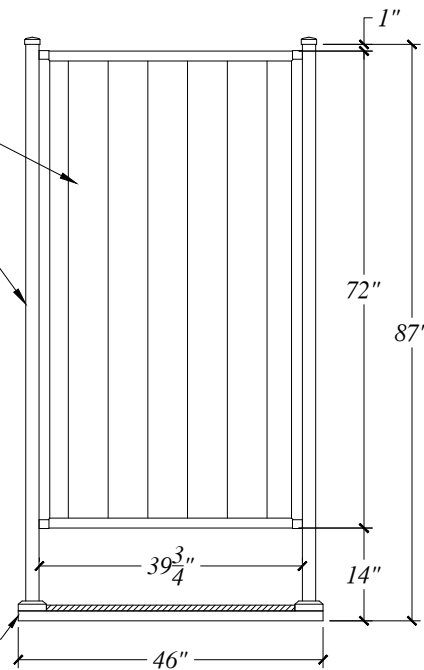

\\ADVANCED\Users\Advanced Products\OneDrive\Company Folder\Outdoor Enclosures\Models\CAD\Models Assy.dwg

TOP VIEW

DOOR DETAIL

FRONT VIEW WITH DOOR

THICK WALL REINFORCED VINYL

2" SQ. ALUMINUM POST

SIDE VIEW TYPICAL

OPTIONAL BASE FRAME W/ REMOVABLE LIFT UP DECKING

MODEL D-5
46"

- NOTES:
1. WALL PANEL COLORS AVAILABLE: WHITE / BEIGE / GRAY
 2. DECKING FLOOR COLORS AVAILABLE: BEIGE / GRAY
 3. THE DOOR CAN BE MOUNTED ON ANY SIDE OF THE ENCLOSURE AND HINGE CAN BE MOUNTED ON EITHER SIDE.

NOT TO SCALE

		1915 SWARTHMORE AVE., LAKEWOOD, NJ 08701 TEL. (732) 286-9496 FAX (732) 286 0526	
SERIES: AVCON ENCLOSURES	JOB NO. -		
SKU: -	COLOR -		
DESC: -	DATE 09/09/20	DRAWN BY MHE	
PRODUCT: MODEL D-5 46"	REV. 0		
<p>PROPRIETARY NOTE: ANY INFORMATION DISCLOSED HEREIN IS FURNISHED FOR EVALUATION PURPOSES ONLY AND SHALL NOT BE USED OR DISCLOSED EXCEPT AS SPECIFIED BY CONTRACT BETWEEN THE RECIPIENT AND AVCON.</p>			