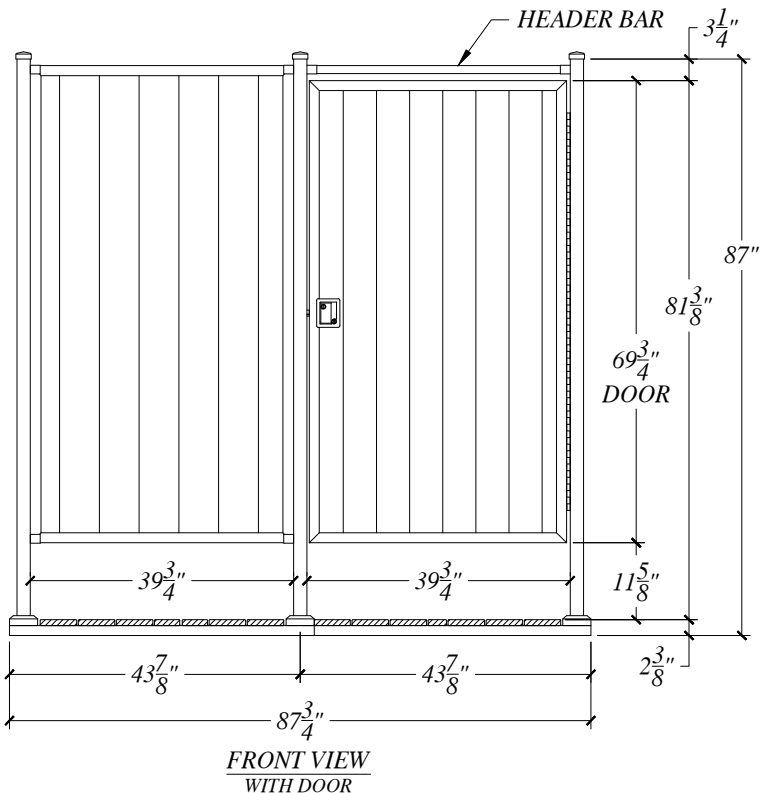

ADVANCED Users \Advanced Products \Outdoor Enclosures \Drawings \Models \CAD \Models Assy.dwg

MODEL D-4
46"

- NOTES:
1. WALL PANEL COLORS AVAILABLE: WHITE / BEIGE / GRAY
 2. DECKING FLOOR COLORS AVAILABLE: BEIGE / GRAY
 3. THE DOOR CAN BE MOUNTED ON ANY SIDE OF THE ENCLOSURE AND HINGE CAN BE MOUNTED ON EITHER SIDE.

NOT TO SCALE

		1915 SWARTHMORE AVE., LAKEWOOD, NJ 08701 TEL. (732) 286-9496 FAX (732) 286 0526	
SERIES: AVCON ENCLOSURES	JOB NO. -		
SKU: -	COLOR -		
DESC: -	DATE 09/09/20	DRAWN BY MHE	
PRODUCT: MODEL D-4 46"	REV. 0		
<small>PROPRIETARY NOTE: ANY INFORMATION DISCLOSED HEREIN IS FURNISHED FOR EVALUATION PURPOSES ONLY AND SHALL NOT BE USED OR DISCLOSED EXCEPT AS SPECIFIED BY CONTRACT BETWEEN THE RECIPIENT AND AVCON.</small>			