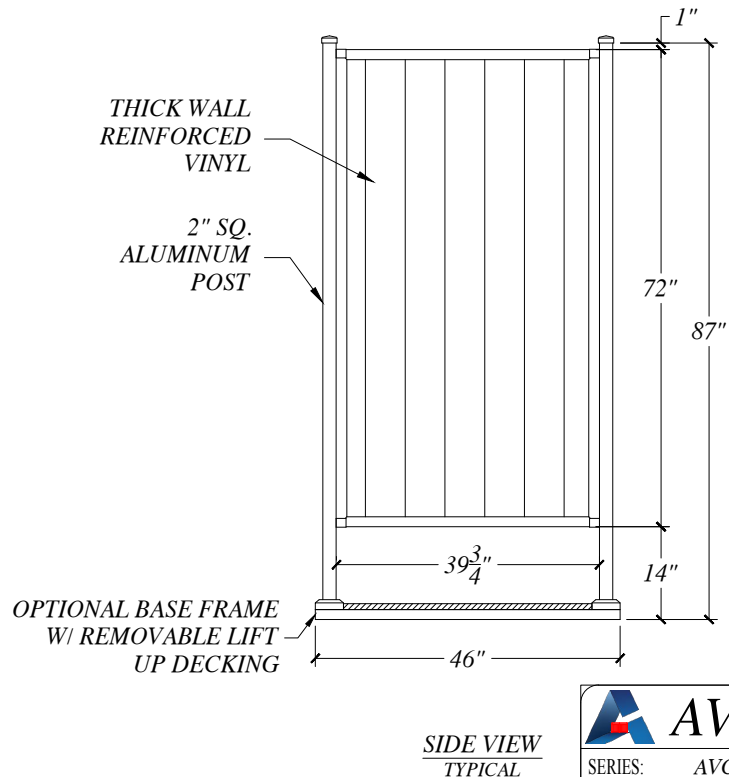

ADVANCED Users \Advanced Products \Outdoor Enclosures \Drawings \Models \CAD \Models Assy.dwg

MODEL D-4
46"

- NOTES:
1. WALL PANEL COLORS AVAILABLE: WHITE / BEIGE / GRAY
 2. DECKING FLOOR COLORS AVAILABLE: BEIGE / GRAY
 3. THE DOOR CAN BE MOUNTED ON ANY SIDE OF THE ENCLOSURE AND HINGE CAN BE MOUNTED ON EITHER SIDE.

NOT TO SCALE

		1915 SWARTHMORE AVE., LAKEWOOD, NJ 08701 TEL. (732) 286-9496 FAX (732) 286 0526	
SERIES: AVCON ENCLOSURES	JOB NO. -		
SKU: -	COLOR -		
DESC: -	DATE 09/09/20	DRAWN BY MHE	
PRODUCT: MODEL D-4 46"	REV. 0		
<small>PROPRIETARY NOTE: ANY INFORMATION DISCLOSED HEREIN IS FURNISHED FOR EVALUATION PURPOSES ONLY AND SHALL NOT BE USED OR DISCLOSED EXCEPT AS SPECIFIED BY CONTRACT BETWEEN THE RECIPIENT AND AVCON.</small>			