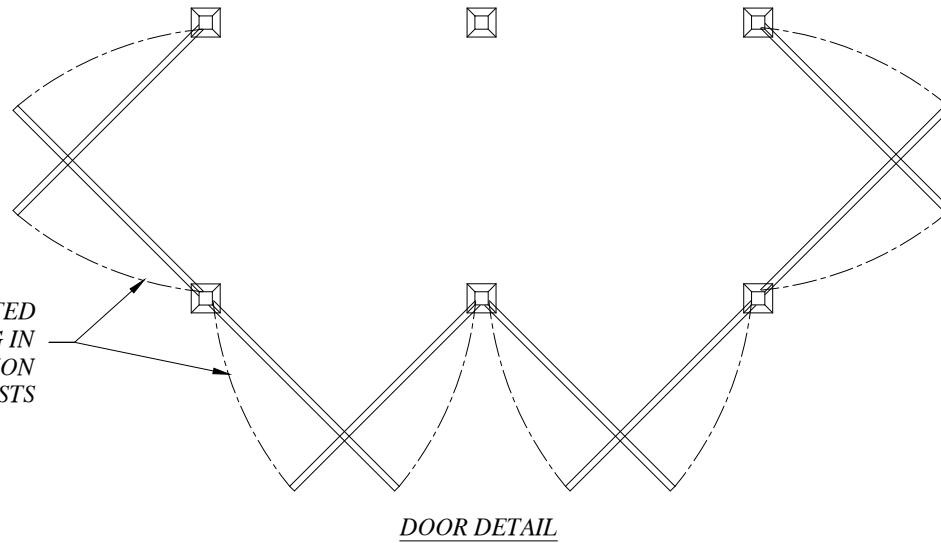

ADVANCED Users \Advanced Products \Outdoor Enclosures \Drawings \Models \CAD \Models Assy.dwg

MODEL D-4
46"

- NOTES:
1. WALL PANEL COLORS AVAILABLE: WHITE / BEIGE / GRAY
 2. DECKING FLOOR COLORS AVAILABLE: BEIGE / GRAY
 3. THE DOOR CAN BE MOUNTED ON ANY SIDE OF THE ENCLOSURE AND HINGE CAN BE MOUNTED ON EITHER SIDE.

NOT TO SCALE

		1915 SWARTHMORE AVE., LAKEWOOD, NJ 08701 TEL. (732) 286-9496 FAX (732) 286 0526	
SERIES: AVCON ENCLOSURES	JOB NO. -		
SKU: -	COLOR -		
DESC: -	DATE 09/09/20	DRAWN BY MHE	
PRODUCT: MODEL D-4 46"	REV. 0		
<small>PROPRIETARY NOTE: ANY INFORMATION DISCLOSED HEREIN IS FURNISHED FOR EVALUATION PURPOSES ONLY AND SHALL NOT BE USED OR DISCLOSED EXCEPT AS SPECIFIED BY CONTRACT BETWEEN THE RECIPIENT AND AVCON.</small>			