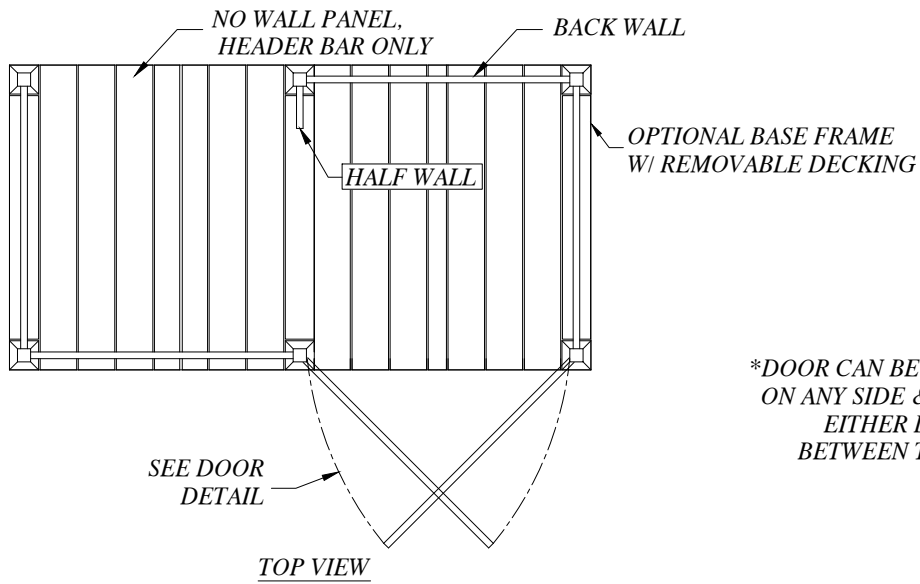

ADVANCED Users \Advanced Products \Outdoor Enclosures \Drawings \Models \CAD \Models Assy.dwg

MODEL D-4
46"

- NOTES:
1. WALL PANEL COLORS AVAILABLE: WHITE / BEIGE / GRAY
 2. DECKING FLOOR COLORS AVAILABLE: BEIGE / GRAY
 3. THE DOOR CAN BE MOUNTED ON ANY SIDE OF THE ENCLOSURE AND HINGE CAN BE MOUNTED ON EITHER SIDE.