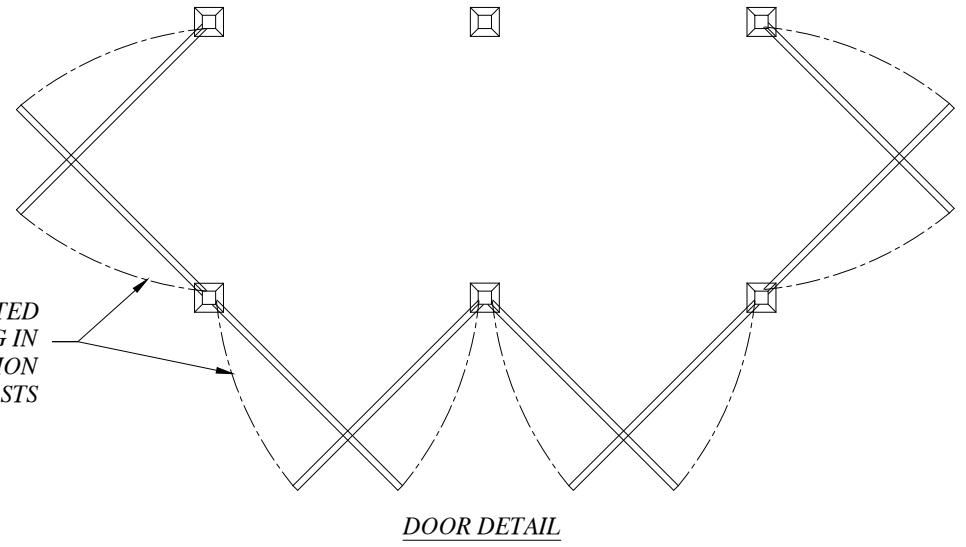

ADVANCED Users \Advanced Products \Outdoor Enclosures \Drawings \Models \CAD \Models Assy.dwg

○ MODEL D-2  
46"

- NOTES:
1. WALL PANEL COLORS AVAILABLE: WHITE / BEIGE / GRAY
  2. DECKING FLOOR COLORS AVAILABLE: BEIGE / GRAY
  3. THE DOOR CAN BE MOUNTED ON ANY SIDE OF THE ENCLOSURE AND HINGE CAN BE MOUNTED ON EITHER SIDE.

NOT TO SCALE

		1915 SWARTHMORE AVE., LAKEWOOD, NJ 08701 TEL. (732) 286-9496 FAX (732) 286 0526	
SERIES: AVCON ENCLOSURES	JOB NO. -		
SKU: -	COLOR -		
DESC: -	DATE 09/09/20	DRAWN BY MHE	
PRODUCT: MODEL D-2 46"	REV. 0		
<small>PROPRIETARY NOTE: ANY INFORMATION DISCLOSED HEREIN IS FURNISHED FOR EVALUATION PURPOSES ONLY AND SHALL NOT BE USED OR DISCLOSED EXCEPT AS SPECIFIED BY CONTRACT BETWEEN THE RECIPIENT AND AVCON.</small>			