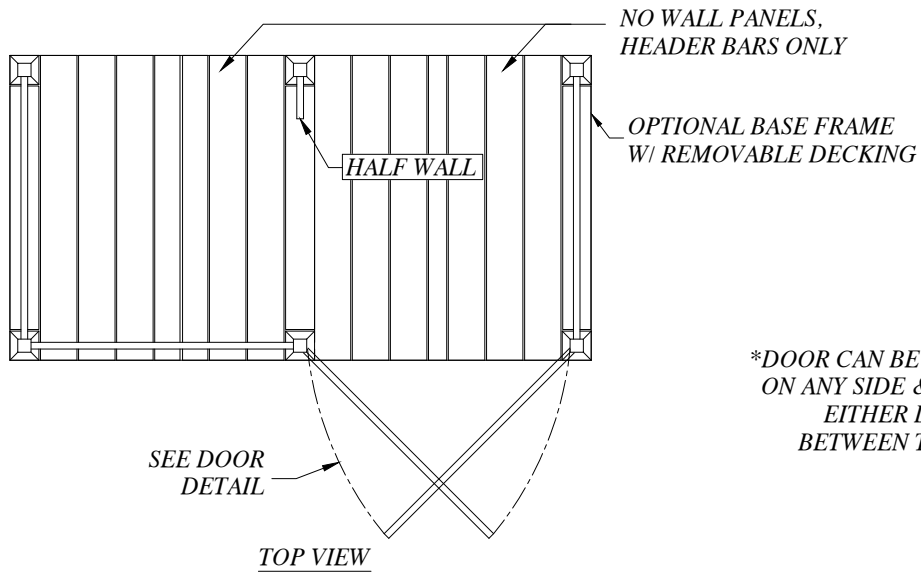

ADVANCED Users \Advanced Products \Outdoor Enclosures \Drawings \Models \CAD \Models Assy.dwg

○ MODEL D-2  
46"

- NOTES:
1. WALL PANEL COLORS AVAILABLE: WHITE / BEIGE / GRAY
  2. DECKING FLOOR COLORS AVAILABLE: BEIGE / GRAY
  3. THE DOOR CAN BE MOUNTED ON ANY SIDE OF THE ENCLOSURE AND HINGE CAN BE MOUNTED ON EITHER SIDE.