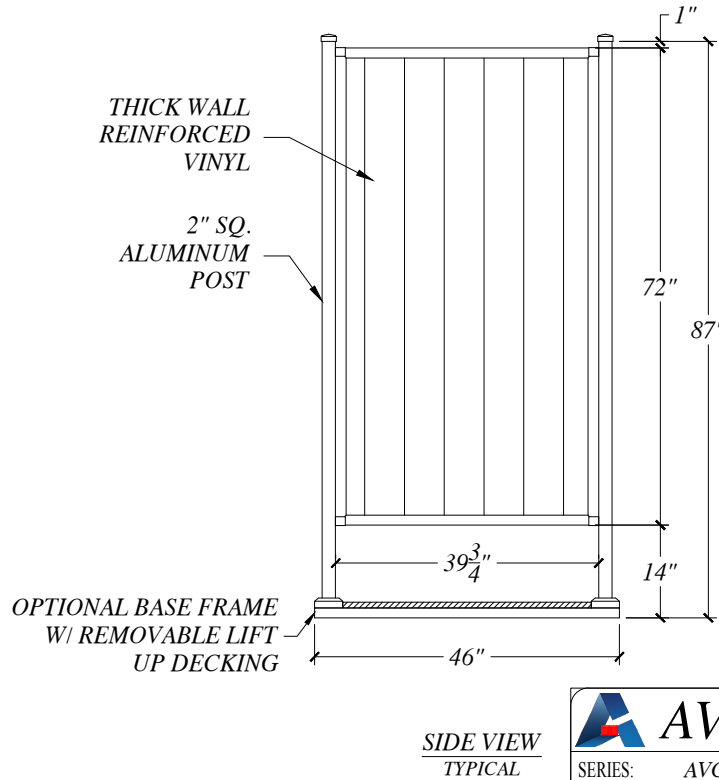

ADVANCED Users \Advanced Products \Outdoor Enclosures \Drawings \Models \CAD \Models Assy.dwg

○ MODEL D-2  
46"

- NOTES:
1. WALL PANEL COLORS AVAILABLE: WHITE / BEIGE / GRAY
  2. DECKING FLOOR COLORS AVAILABLE: BEIGE / GRAY
  3. THE DOOR CAN BE MOUNTED ON ANY SIDE OF THE ENCLOSURE AND HINGE CAN BE MOUNTED ON EITHER SIDE.

NOT TO SCALE

		1915 SWARTHMORE AVE., LAKEWOOD, NJ 08701 TEL. (732) 286-9496 FAX (732) 286 0526	
SERIES: AVCON ENCLOSURES	JOB NO. -		
SKU: -	COLOR -		
DESC: -	DATE 09/09/20	DRAWN BY MHE	
PRODUCT: MODEL D-2 46"	REV. 0		
<small>PROPRIETARY NOTE: ANY INFORMATION DISCLOSED HEREIN IS FURNISHED FOR EVALUATION PURPOSES ONLY AND SHALL NOT BE USED OR DISCLOSED EXCEPT AS SPECIFIED BY CONTRACT BETWEEN THE RECIPIENT AND AVCON.</small>			