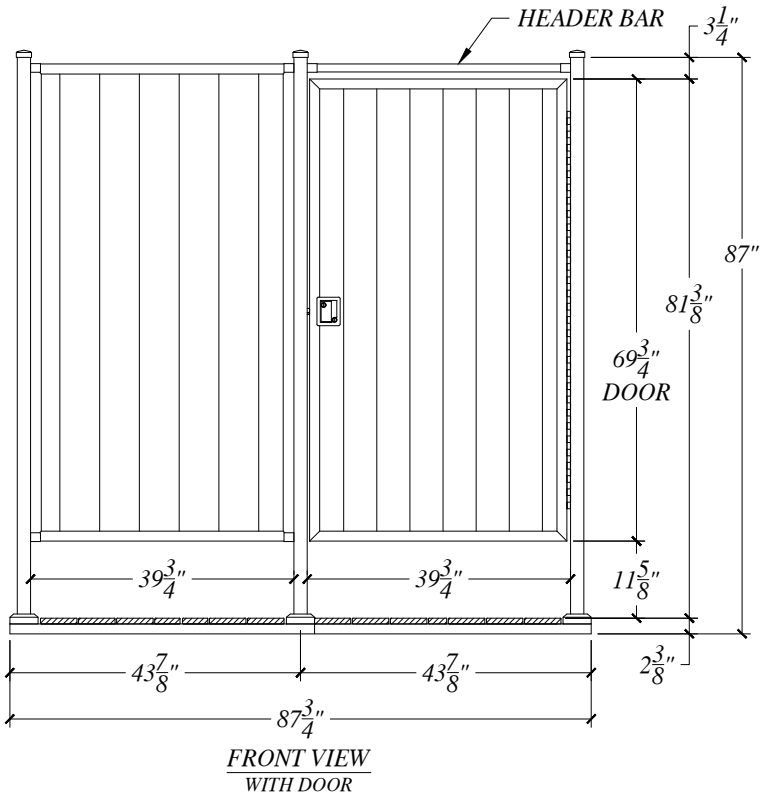

ADVANCED Users \Advanced Products \Outdoor Enclosures \Drawings \Models \CAD \Models Assy.dwg

○ MODEL D-2  
46"

- NOTES:
1. WALL PANEL COLORS AVAILABLE: WHITE / BEIGE / GRAY
  2. DECKING FLOOR COLORS AVAILABLE: BEIGE / GRAY
  3. THE DOOR CAN BE MOUNTED ON ANY SIDE OF THE ENCLOSURE AND HINGE CAN BE MOUNTED ON EITHER SIDE.

NOT TO SCALE

		1915 SWARTHMORE AVE., LAKEWOOD, NJ 08701 TEL. (732) 286-9496 FAX (732) 286 0526	
SERIES: AVCON ENCLOSURES	JOB NO. -		
SKU: -	COLOR -		
DESC: -	DATE 09/09/20	DRAWN BY MHE	
PRODUCT: MODEL D-2 46"	REV. 0		
<small>PROPRIETARY NOTE: ANY INFORMATION DISCLOSED HEREIN IS FURNISHED FOR EVALUATION PURPOSES ONLY AND SHALL NOT BE USED OR DISCLOSED EXCEPT AS SPECIFIED BY CONTRACT BETWEEN THE RECIPIENT AND AVCON.</small>			