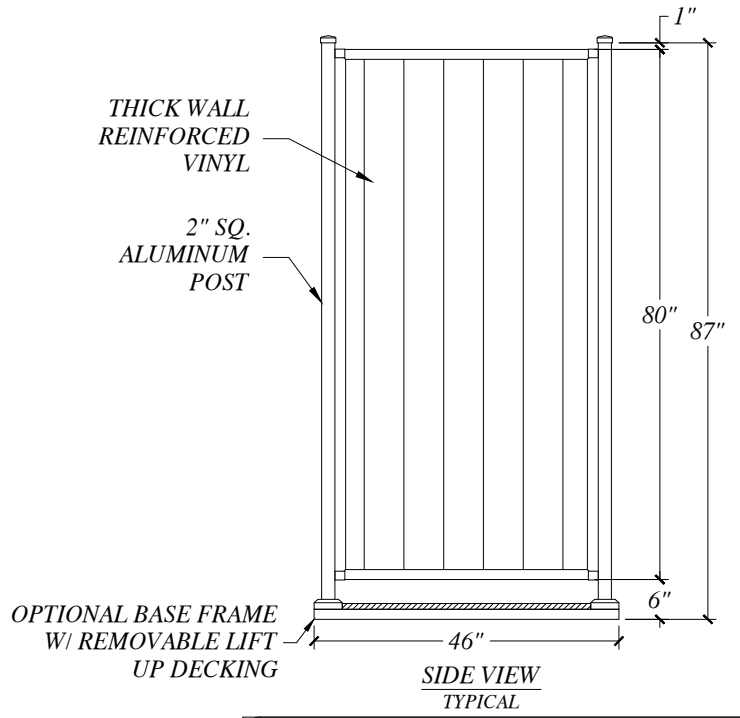

\\ADVANCED\Users\Advanced Products\OneDrive\Company Folder\Outdoor Enclosures\Models\CAD\Models Assy.dwg

○ MODEL C-1
46"

- NOTES:
1. WALL PANEL COLORS AVAILABLE: WHITE / BEIGE / GRAY
 2. DECKING FLOOR COLORS AVAILABLE: BEIGE / GRAY
 3. THE DOOR CAN BE MOUNTED ON ANY SIDE OF THE ENCLOSURE AND HINGE CAN BE MOUNTED ON EITHER SIDE.

NOT TO SCALE

		1915 SWARTHMORE AVE., LAKEWOOD, NJ 08701 TEL. (732) 286-9496 FAX (732) 286 0526	
SERIES:	AVCON ENCLOSURES	JOB NO.	-
SKU:	-	COLOR	-
DESC:	-	DATE	09/09/20
PRODUCT:	MODEL C-1 46"	DRAWN BY	MHE
<small>PROPRIETARY NOTE: ANY INFORMATION DISCLOSED HEREIN IS FURNISHED FOR EVALUATION PURPOSES ONLY AND SHALL NOT BE USED OR DISCLOSED EXCEPT AS SPECIFIED BY CONTRACT BETWEEN THE RECIPIENT AND AVCON.</small>		REV.	0