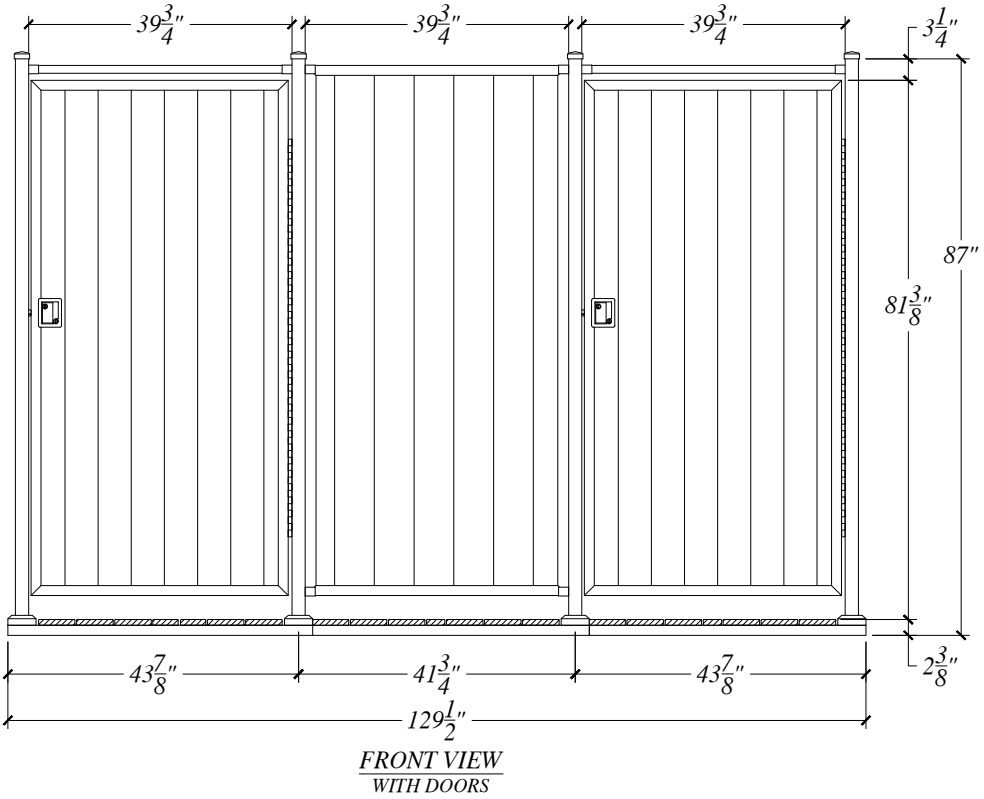

\\ADVANCED\Users\Advanced Products\OneDrive\Company Folder\Outdoor Enclosures\Models\CAD\Models Assy.dwg

○ MODEL C-1
46"

- NOTES:
1. WALL PANEL COLORS AVAILABLE: WHITE / BEIGE / GRAY
 2. DECKING FLOOR COLORS AVAILABLE: BEIGE / GRAY
 3. THE DOOR CAN BE MOUNTED ON ANY SIDE OF THE ENCLOSURE AND HINGE CAN BE MOUNTED ON EITHER SIDE.

NOT TO SCALE

		1915 SWARTHMORE AVE., LAKEWOOD, NJ 08701 TEL. (732) 286-9496 FAX (732) 286 0526	
SERIES:	AVCON ENCLOSURES	JOB NO.	-
SKU:	-	COLOR	-
DESC:	-	DATE	09/09/20
PRODUCT:	MODEL C-1 46"	DRAWN BY	MHE
<small>PROPRIETARY NOTE: ANY INFORMATION DISCLOSED HEREIN IS FURNISHED FOR EVALUATION PURPOSES ONLY AND SHALL NOT BE USED OR DISCLOSED EXCEPT AS SPECIFIED BY CONTRACT BETWEEN THE RECIPIENT AND AVCON.</small>		REV.	0