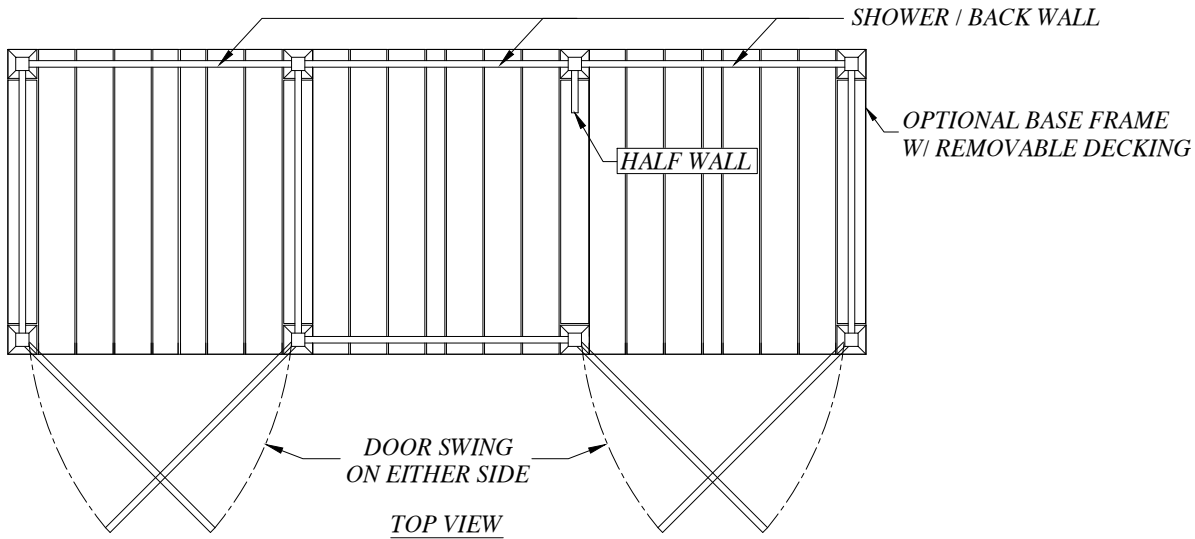

\\ADVANCED\Users\Advanced Products\OneDrive\Company Folder\Outdoor Enclosures\Models\CAD\Models Assy.dwg

○ MODEL C-1
46"

- NOTES:
1. WALL PANEL COLORS AVAILABLE: WHITE / BEIGE / GRAY
 2. DECKING FLOOR COLORS AVAILABLE: BEIGE / GRAY
 3. THE DOOR CAN BE MOUNTED ON ANY SIDE OF THE ENCLOSURE AND HINGE CAN BE MOUNTED ON EITHER SIDE.