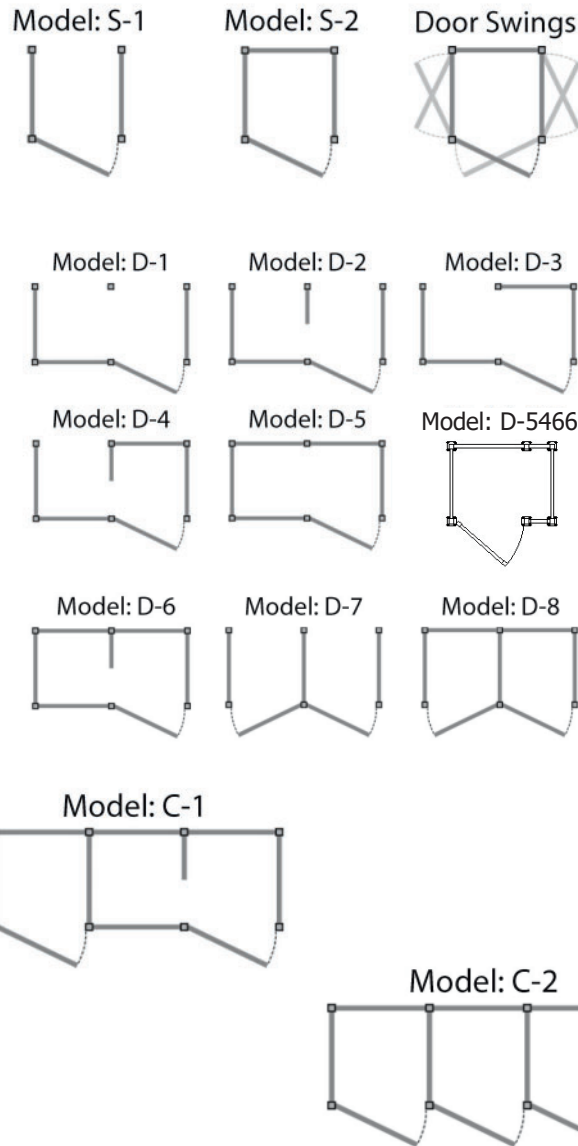

Optional Accessories

Outdoor Enclosures

Towel Bar
Available in 36" & 46"

Hook Bar
Available in 36" & 46"

Corner Seat
Available in Gray or Beige

Free Standing Bench
Available in 24" & 36" Sizes
Available in Gray or Beige

Roof Options: Louvers can be installed in two directions for privacy & airflow. Available in Flat Caps or Pergola end caps.

36" & 46" Single Roof Kits
Available with 3 Pergolas

36" & 46" Double Roof Kits
Available with 6 Pergolas

AVAILABLE AT:

Single Enclosures

Standard Sizes:
 36" x 36 x 88"
 46" x 46" x 88"

Double Enclosures

Standard Sizes:
 36" x 68" x 88"
 46" x 88" x 88"

Floor Plans

Wall Panel Colors Available:
 White Beige Gray

Decking Floor Colors Available:
 Beige Gray

Cabana Enclosures

Standard Sizes 46" x 130" x 88"

Custom Cabanas