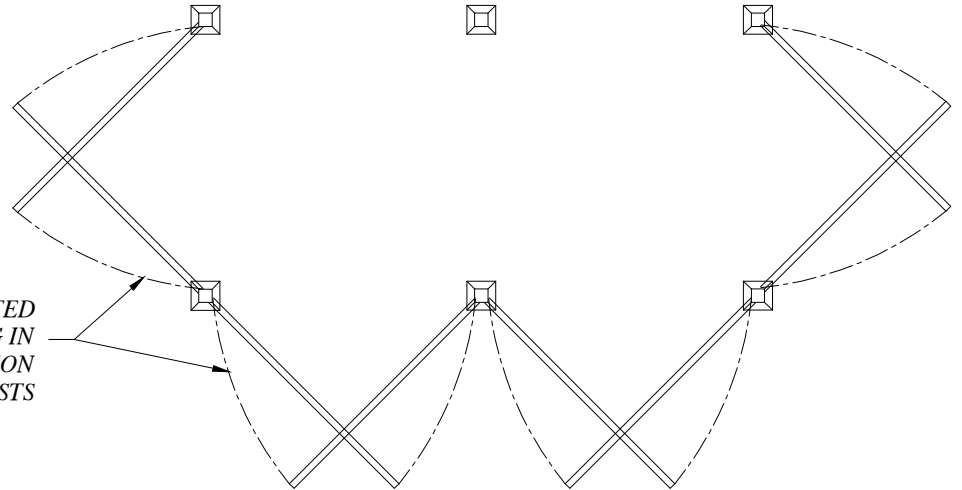

\\ADVANCED\Users\Advanced Products\OneDrive\Company Folder\Outdoor Enclosures\Models\CAD\Models Assy.dwg

TOP VIEW

SEE DOOR DETAIL

\*DOOR CAN BE MOUNTED ON ANY SIDE & SWING IN EITHER DIRECTION BETWEEN TWO POSTS

DOOR DETAIL

FRONT VIEW WITH 2 DOORS

SIDE VIEW TYPICAL

MODEL D-7  
46"

- NOTES:
1. WALL PANEL COLORS AVAILABLE: WHITE / BEIGE / GRAY
  2. DECKING FLOOR COLORS AVAILABLE: BEIGE / GRAY
  3. THE DOOR CAN BE MOUNTED ON ANY SIDE OF THE ENCLOSURE AND HINGE CAN BE MOUNTED ON EITHER SIDE.

NOT TO SCALE

|   |                  |  |          |
|---|------------------|--|----------|
|   |                  | 1915 SWARTHMORE AVE., LAKEWOOD, NJ 08701<br>TEL. (732) 286-9496 FAX (732) 286 0526 |          |
| SERIES:   | AVCON ENCLOSURES | JOB NO.  | -        |
| SKU:  | -                | COLOR  | -        |
| DESC:   | -                | DATE   | 09/09/20 |
| PRODUCT:  | MODEL D-7 46"    | DRAWN BY   | MHE      |
| PROPRIETARY NOTE:<br>ANY INFORMATION DISCLOSED HEREIN IS FURNISHED FOR EVALUATION PURPOSES ONLY AND SHALL NOT BE USED OR DISCLOSED EXCEPT AS SPECIFIED BY CONTRACT BETWEEN THE RECIPIENT AND AVCON. |                  | REV.   | 0        |