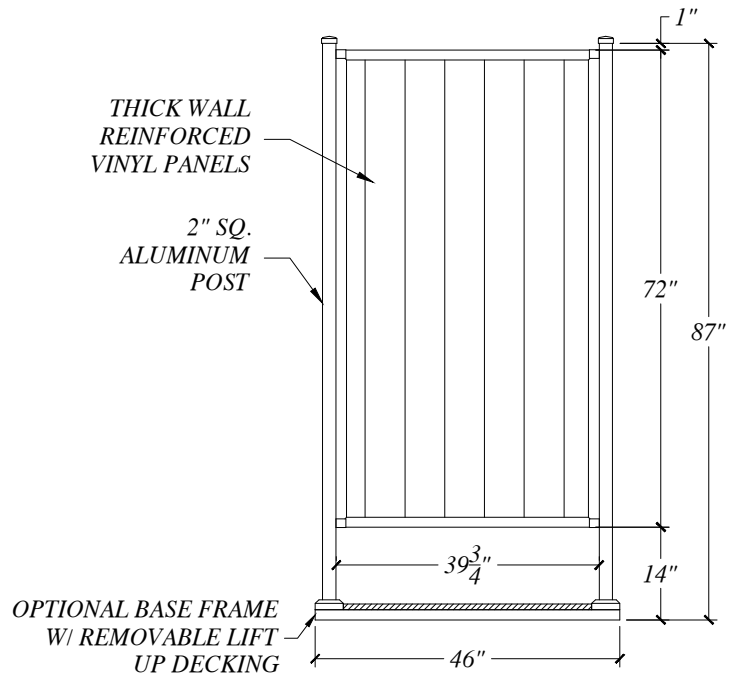

\\ADVANCED\Users\Advanced Products\OneDrive\Company Folder\Outdoor Enclosures\Models\CAD\Models Assy.dwg

TOP VIEW

SEE DOOR DETAIL

\*DOOR CAN BE MOUNTED ON ANY SIDE & SWING IN EITHER DIRECTION BETWEEN TWO POSTS

DOOR DETAIL

FRONT VIEW WITH 2 DOORS

SIDE VIEW TYPICAL

MODEL D-7  
46"

- NOTES:
1. WALL PANEL COLORS AVAILABLE: WHITE / BEIGE / GRAY
  2. DECKING FLOOR COLORS AVAILABLE: BEIGE / GRAY
  3. THE DOOR CAN BE MOUNTED ON ANY SIDE OF THE ENCLOSURE AND HINGE CAN BE MOUNTED ON EITHER SIDE.