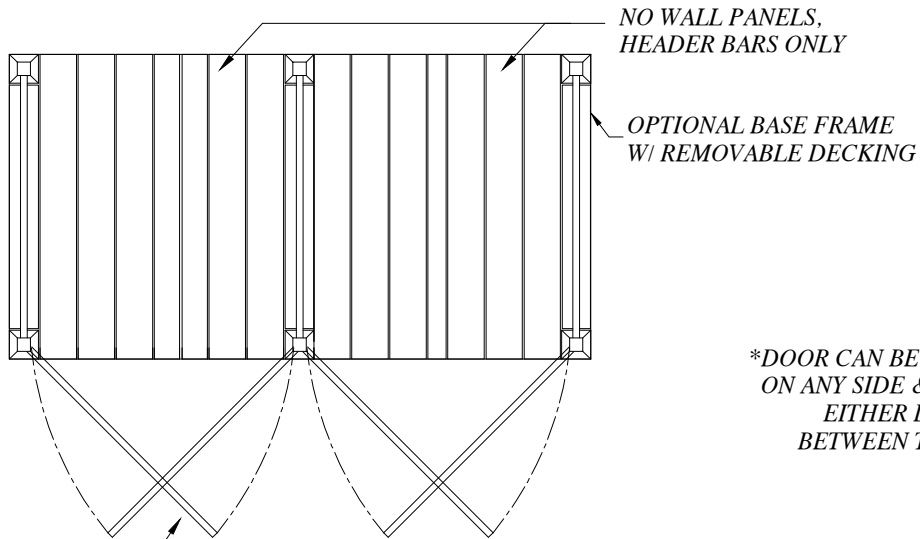

\\ADVANCED\Users\Advanced Products\OneDrive\Company Folder\Outdoor Enclosures\Models\CAD\Models Assy.dwg

TOP VIEW

SEE DOOR DETAIL

\*DOOR CAN BE MOUNTED ON ANY SIDE & SWING IN EITHER DIRECTION BETWEEN TWO POSTS

DOOR DETAIL

FRONT VIEW WITH 2 DOORS

SIDE VIEW TYPICAL

MODEL D-7  
46"

- NOTES:
1. WALL PANEL COLORS AVAILABLE: WHITE / BEIGE / GRAY
  2. DECKING FLOOR COLORS AVAILABLE: BEIGE / GRAY
  3. THE DOOR CAN BE MOUNTED ON ANY SIDE OF THE ENCLOSURE AND HINGE CAN BE MOUNTED ON EITHER SIDE.