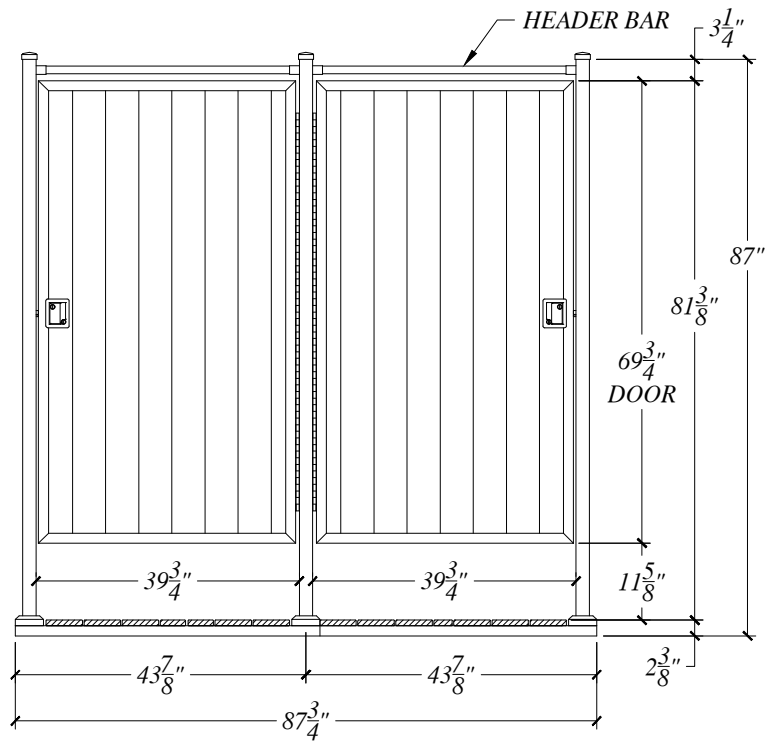

\\ADVANCED\Users\Advanced Products\OneDrive\Company Folder\Outdoor Enclosures\Models\CAD\Models Assy.dwg

TOP VIEW

SEE DOOR DETAIL

\*DOOR CAN BE MOUNTED ON ANY SIDE & SWING IN EITHER DIRECTION BETWEEN TWO POSTS

DOOR DETAIL

FRONT VIEW WITH 2 DOORS

SIDE VIEW TYPICAL

MODEL D-7  
46"

- NOTES:
1. WALL PANEL COLORS AVAILABLE: WHITE / BEIGE / GRAY
  2. DECKING FLOOR COLORS AVAILABLE: BEIGE / GRAY
  3. THE DOOR CAN BE MOUNTED ON ANY SIDE OF THE ENCLOSURE AND HINGE CAN BE MOUNTED ON EITHER SIDE.