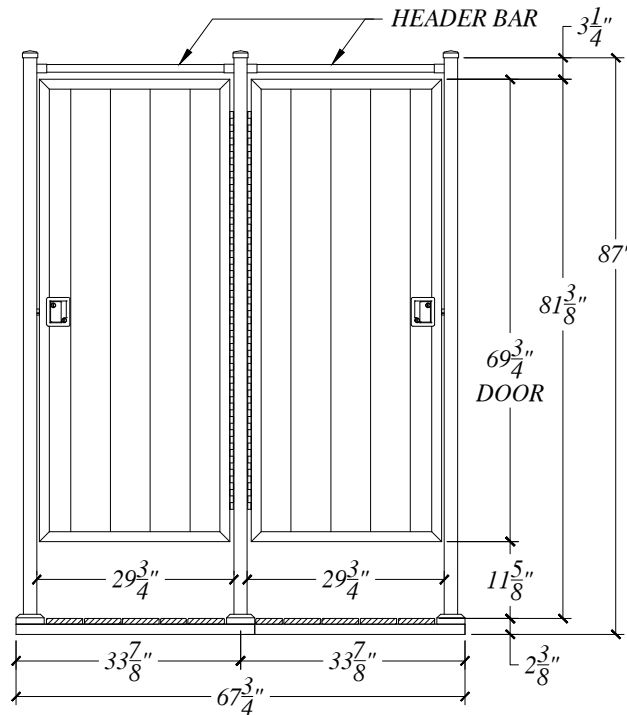

\\ADVANCED\Users\Advanced Products\OneDrive\Company Folder\Outdoor Enclosures\Models\CAD\Models Assy.dwg

NO WALL PANELS,
HEADER BARS ONLY

OPTIONAL BASE FRAME
W/ REMOVABLE DECKING

SEE DOOR
DETAIL

TOP VIEW

*DOOR CAN BE MOUNTED
ON ANY SIDE & SWING IN
EITHER DIRECTION
BETWEEN TWO POSTS

DOOR DETAIL

FRONT VIEW
WITH DOORS

THICK WALL
REINFORCED
VINYL PANELS

2" SQ.
ALUMINUM
POST

OPTIONAL BASE FRAME
W/ REMOVABLE LIFT
UP DECKING

SIDE VIEW
TYPICAL

○ MODEL D-7
36"

- NOTES:
1. WALL PANEL COLORS AVAILABLE: WHITE / BEIGE / GRAY
 2. DECKING FLOOR COLORS AVAILABLE: BEIGE / GRAY
 3. THE DOOR CAN BE MOUNTED ON ANY SIDE OF THE ENCLOSURE AND HINGE CAN BE MOUNTED ON EITHER SIDE.