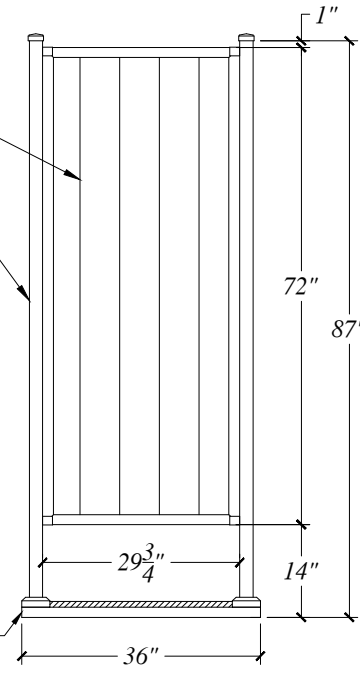

\\ADVANCED\Users\Advanced Products\OneDrive\Company Folder\Outdoor Enclosures\Models\CAD\Models Assy.dwg

NO WALL PANELS,
HEADER BARS ONLY

OPTIONAL BASE FRAME
W/ REMOVABLE DECKING

SEE DOOR
DETAIL

TOP VIEW

*DOOR CAN BE MOUNTED
ON ANY SIDE & SWING IN
EITHER DIRECTION
BETWEEN TWO POSTS

DOOR DETAIL

FRONT VIEW
WITH DOORS

THICK WALL
REINFORCED
VINYL PANELS

2" SQ.
ALUMINUM
POST

OPTIONAL BASE FRAME
W/ REMOVABLE LIFT
UP DECKING

SIDE VIEW
TYPICAL

○ MODEL D-7
36"

- NOTES:
1. WALL PANEL COLORS AVAILABLE: WHITE / BEIGE / GRAY
 2. DECKING FLOOR COLORS AVAILABLE: BEIGE / GRAY
 3. THE DOOR CAN BE MOUNTED ON ANY SIDE OF THE ENCLOSURE AND HINGE CAN BE MOUNTED ON EITHER SIDE.

NOT TO SCALE

		1915 SWARTHMORE AVE., LAKEWOOD, NJ 08701 TEL. (732) 286-9496 FAX (732) 286 0526	
SERIES:	AVCON ENCLOSURES	JOB NO.	-
SKU:	-	COLOR	-
DESC:	-	DATE	09/09/20
PRODUCT:	MODEL D-7 36"	DRAWN BY	MHE
PROPRIETARY NOTE: ANY INFORMATION DISCLOSED HEREIN IS FURNISHED FOR EVALUATION PURPOSES ONLY AND SHALL NOT BE USED OR DISCLOSED EXCEPT AS SPECIFIED BY CONTRACT BETWEEN THE RECIPIENT AND AVCON.		REV.	0