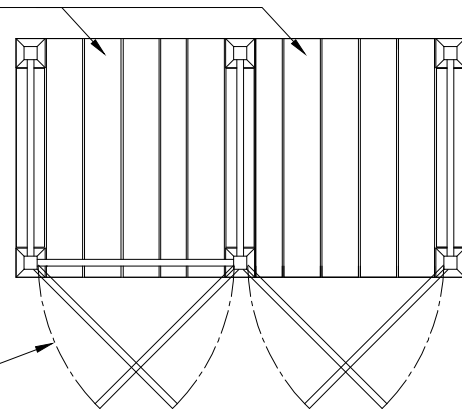

\\ADVANCED\Users\Advanced Products\OneDrive\Company Folder\Outdoor Enclosures\Models\CAD\Models Assy.dwg

NO WALL PANELS,
HEADER BARS ONLY

OPTIONAL BASE FRAME
W/ REMOVABLE DECKING

SEE DOOR
DETAIL

TOP VIEW

*DOOR CAN BE MOUNTED
ON ANY SIDE & SWING IN
EITHER DIRECTION
BETWEEN TWO POSTS

DOOR DETAIL

FRONT VIEW
WITH DOORS

THICK WALL
REINFORCED
VINYL PANELS

2" SQ.
ALUMINUM
POST

OPTIONAL BASE FRAME
W/ REMOVABLE LIFT
UP DECKING

SIDE VIEW
TYPICAL

○ MODEL D-7
36"

- NOTES:
1. WALL PANEL COLORS AVAILABLE: WHITE / BEIGE / GRAY
 2. DECKING FLOOR COLORS AVAILABLE: BEIGE / GRAY
 3. THE DOOR CAN BE MOUNTED ON ANY SIDE OF THE ENCLOSURE AND HINGE CAN BE MOUNTED ON EITHER SIDE.