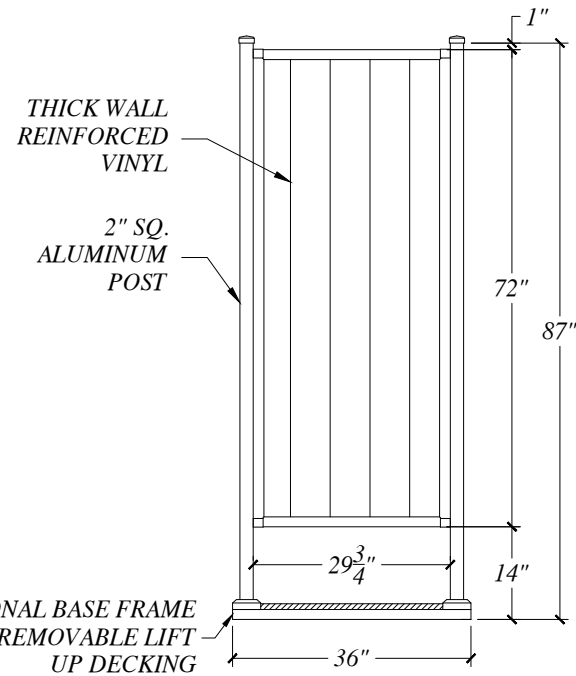

ADVANCED Users \Advanced Products \OneDrive \Company Folder \Outdoor Enclosures \Drawings \Models \CAD \Models Assy.dwg

NO WALL PANELS,
HEADER BARS ONLY

TOP VIEW

DOOR DETAIL

FRONT VIEW
WITH DOOR

SIDE VIEW
TYPICAL

MODEL D-2
36"

- NOTES:
1. WALL PANEL COLORS AVAILABLE: WHITE / BEIGE / GRAY
 2. DECKING FLOOR COLORS AVAILABLE: BEIGE / GRAY
 3. THE DOOR CAN BE MOUNTED ON ANY SIDE OF THE ENCLOSURE AND HINGE CAN BE MOUNTED ON EITHER SIDE.

NOT TO SCALE

		1915 SWARTHMORE AVE., LAKEWOOD, NJ 08701 TEL. (732) 286-9496 FAX (732) 286 0526	
SERIES:	AVCON ENCLOSURES	JOB NO.:	-
SKU:	-	COLOR:	-
DESC:	-	DATE:	09/09/20
PRODUCT:	MODEL D-2 36"	DRAWN BY:	MHE
PROPRIETARY NOTE: ANY INFORMATION DISCLOSED HEREIN IS FURNISHED FOR EVALUATION PURPOSES ONLY AND SHALL NOT BE USED OR DISCLOSED EXCEPT AS SPECIFIED BY CONTRACT BETWEEN THE RECIPIENT AND AVCON.		REV.:	0