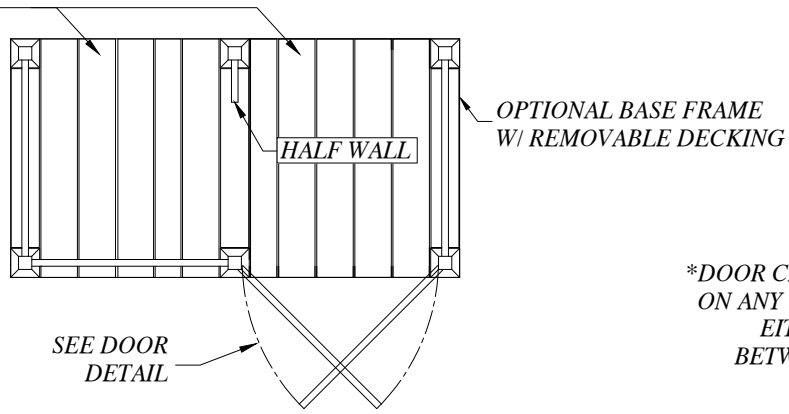

ADVANCED Users \Advanced Products \OneDrive \Company Folder \Outdoor Enclosures \Drawings \Models \CAD \Models Assy.dwg

NO WALL PANELS,
HEADER BARS ONLY

TOP VIEW

DOOR DETAIL

FRONT VIEW
WITH DOOR

SIDE VIEW
TYPICAL

MODEL D-2
36"

- NOTES:
1. WALL PANEL COLORS AVAILABLE: WHITE / BEIGE / GRAY
 2. DECKING FLOOR COLORS AVAILABLE: BEIGE / GRAY
 3. THE DOOR CAN BE MOUNTED ON ANY SIDE OF THE ENCLOSURE AND HINGE CAN BE MOUNTED ON EITHER SIDE.