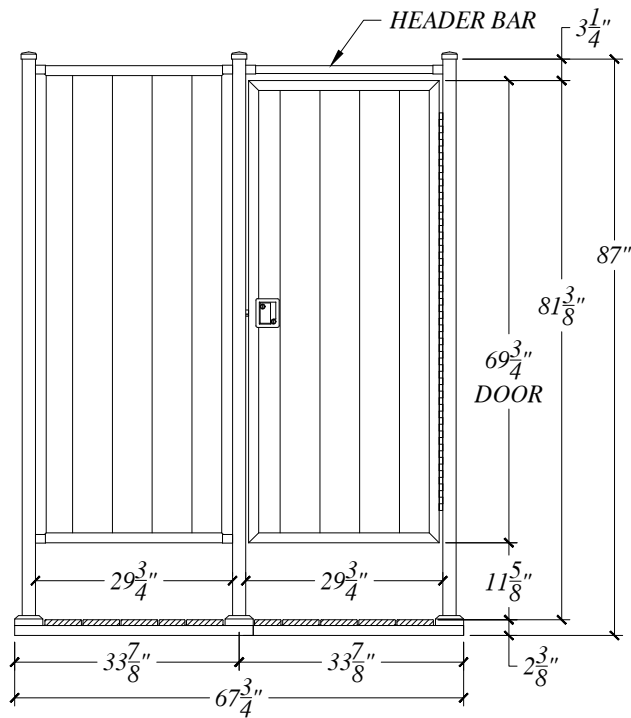

ADVANCED Users \Advanced Products \OneDrive \Company Folder \Outdoor Enclosures \Drawings \Models \CAD \Models Assy.dwg

NO WALL PANELS,
HEADER BARS ONLY

TOP VIEW

DOOR DETAIL

FRONT VIEW
WITH DOOR

SIDE VIEW
TYPICAL

MODEL D-2
36"

- NOTES:
1. WALL PANEL COLORS AVAILABLE: WHITE / BEIGE / GRAY
 2. DECKING FLOOR COLORS AVAILABLE: BEIGE / GRAY
 3. THE DOOR CAN BE MOUNTED ON ANY SIDE OF THE ENCLOSURE AND HINGE CAN BE MOUNTED ON EITHER SIDE.