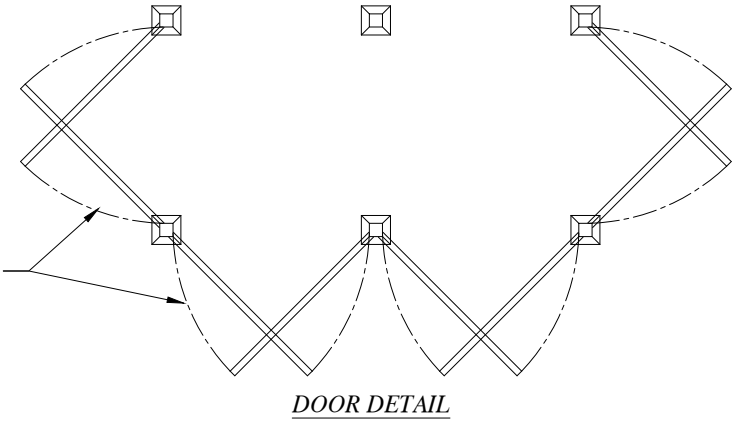

\\ADVANCED Users\Advanced Products\OneDrive\Company Folder\Outdoor Enclosures\Models\CAD\Models Assy.dwg

NO WALL PANELS,
HEADER BARS ONLY

*DOOR CAN BE MOUNTED
ON ANY SIDE & SWING IN
EITHER DIRECTION
BETWEEN TWO POSTS

MODEL D-1
36"

- NOTES:
1. WALL PANEL COLORS AVAILABLE: WHITE / BEIGE / GRAY
 2. DECKING FLOOR COLORS AVAILABLE: BEIGE / GRAY
 3. THE DOOR CAN BE MOUNTED ON ANY SIDE OF THE ENCLOSURE AND HINGE CAN BE MOUNTED ON EITHER SIDE.