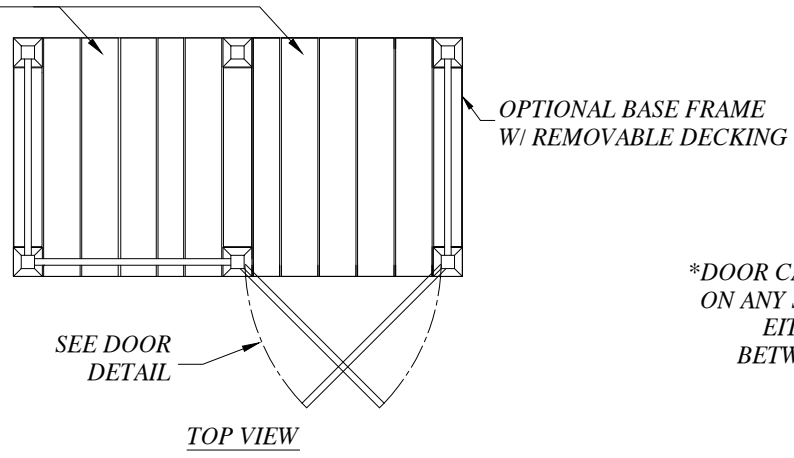

\\ADVANCED Users\Advanced Products\OneDrive\Company Folder\Outdoor Enclosures\Models\CAD\Models Assy.dwg

NO WALL PANELS,
HEADER BARS ONLY

*DOOR CAN BE MOUNTED
ON ANY SIDE & SWING IN
EITHER DIRECTION
BETWEEN TWO POSTS

MODEL D-1
36"

- NOTES:
1. WALL PANEL COLORS AVAILABLE: WHITE / BEIGE / GRAY
 2. DECKING FLOOR COLORS AVAILABLE: BEIGE / GRAY
 3. THE DOOR CAN BE MOUNTED ON ANY SIDE OF THE ENCLOSURE AND HINGE CAN BE MOUNTED ON EITHER SIDE.