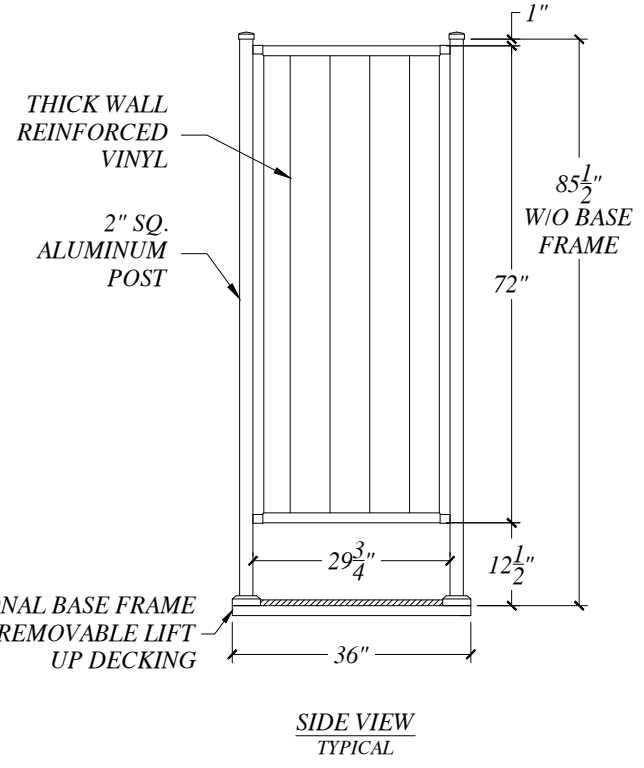

\\ADVANCED Users\Advanced Products\OneDrive\Company Folder\Outdoor Enclosures\Models\CAD\Models Assy.dwg

NO WALL PANELS,
HEADER BARS ONLY

*DOOR CAN BE MOUNTED
ON ANY SIDE & SWING IN
EITHER DIRECTION
BETWEEN TWO POSTS

MODEL D-1
36"

- NOTES:
1. WALL PANEL COLORS AVAILABLE: WHITE / BEIGE / GRAY
 2. DECKING FLOOR COLORS AVAILABLE: BEIGE / GRAY
 3. THE DOOR CAN BE MOUNTED ON ANY SIDE OF THE ENCLOSURE AND HINGE CAN BE MOUNTED ON EITHER SIDE.