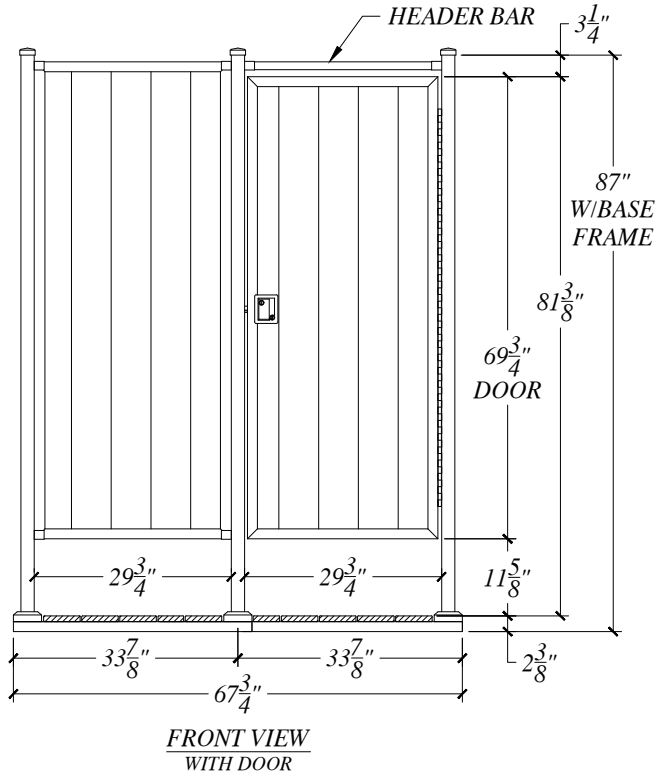

\\ADVANCED Users\Advanced Products\OneDrive\Company Folder\Outdoor Enclosures\Models\CAD\Models Assy.dwg

NO WALL PANELS,
HEADER BARS ONLY

*DOOR CAN BE MOUNTED
ON ANY SIDE & SWING IN
EITHER DIRECTION
BETWEEN TWO POSTS

MODEL D-1
36"

- NOTES:
1. WALL PANEL COLORS AVAILABLE: WHITE / BEIGE / GRAY
 2. DECKING FLOOR COLORS AVAILABLE: BEIGE / GRAY
 3. THE DOOR CAN BE MOUNTED ON ANY SIDE OF THE ENCLOSURE AND HINGE CAN BE MOUNTED ON EITHER SIDE.