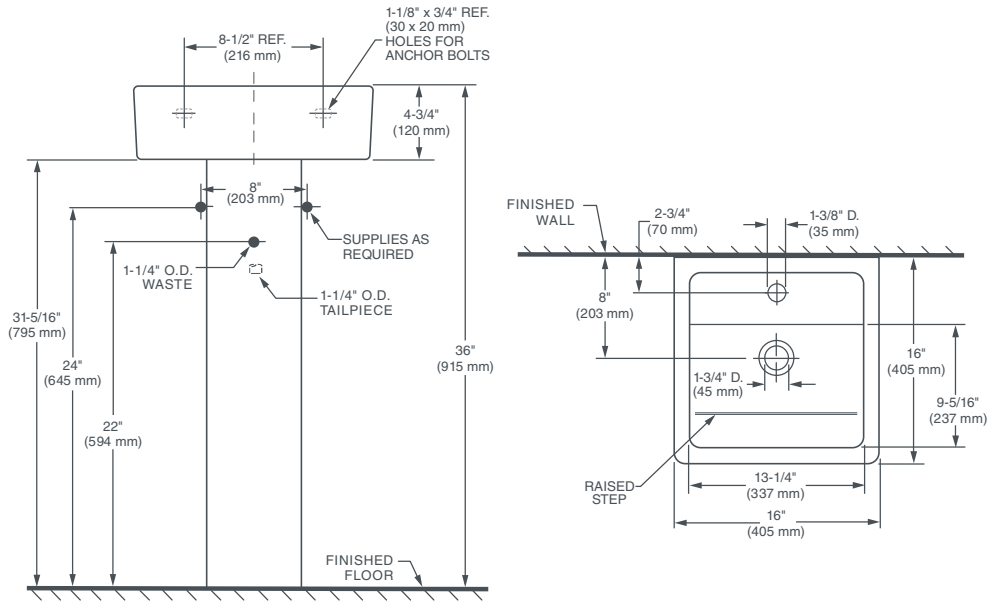

COSSU™

16" SQUARE PEDESTAL LAVATORY

NOTES:

Dimensions shown for location supplies and "P" trap are suggested. Provide suitable reinforcement for all wall supports. Slab/pedestal anchors and mounting features to be furnished by others. Fittings not included with fixture and must be ordered separately. Installation Instructions supplied with lavatory.

IMPORTANT:

Dimensions of fixtures are nominal and may vary within the range of tolerance established by ANSI standards. These measurements are subject to change or cancellation. No responsibility is assumed for use of superseded or voided pages.