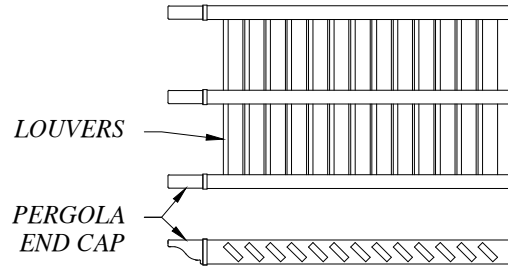

ACCESSORIES

BASE FRAME W/DECKING

- * LIFT OFF REMOVABLE DECKING
- * AVAILABLE FOR ALL ENCLOSURES

CORNER SEAT

- * REMOVABLE
- * AVAILABLE COLORS: BEIGE OR GRAY

LOUVERED ROOF

- * PROVIDES PRIVACY, SHADE, AND AIRFLOW
- * AVAILABLE FOR ALL ENCLOSURES

FREE STANDING BENCH

- * REMOVABLE
- * AVAILABLE IN 23" OR 34" WIDE
- * AVAILABLE COLORS: BEIGE OR GRAY

HOOK BAR

- * MOUNT INSIDE OR OUT
- * GREAT FOR DRYING RACK
- * AVAILABLE IN 36" OR 46"

TOWEL BAR

- * MOUNT INSIDE OR OUT
- * GREAT FOR DRYING RACK
- * AVAILABLE IN 36" OR 46"