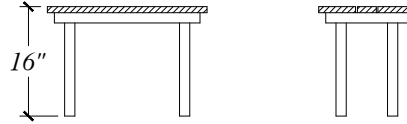

ACCESSORIES

BASE FRAME W/DECKING

- * LIFT OFF REMOVABLE DECKING
- * AVAILABLE FOR ALL ENCLOSURES

CORNER SEAT

- * REMOVABLE
- * AVAILABLE COLORS: BEIGE OR GRAY

LOUVERED ROOF

- * PROVIDES PRIVACY, SHADE, AND AIRFLOW
- * AVAILABLE FOR ALL ENCLOSURES

FREE STANDING BENCH

- * REMOVABLE
- * AVAILABLE IN 23" OR 34" WIDE
- * AVAILABLE COLORS: BEIGE OR GRAY

HOOK BAR

- * MOUNT INSIDE OR OUT
- * GREAT FOR DRYING RACK
- * AVAILABLE IN 36" OR 46"

TOWEL BAR

- * MOUNT INSIDE OR OUT
- * GREAT FOR DRYING RACK
- * AVAILABLE IN 36" OR 46"