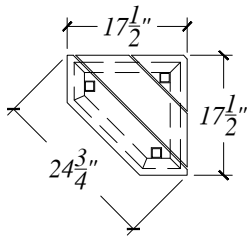

CORNER SEAT

- REMOVABLE
- AVAILABLE COLORS: BEIGE OR GRAY