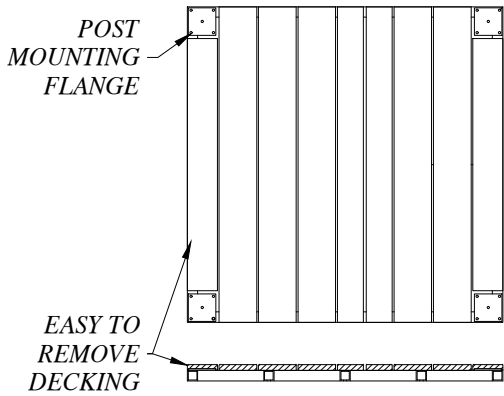

ACCESSORIES

BASE FRAME W/DECKING

- * LIFT OFF REMOVABLE DECKING
- * AVAILABLE FOR ALL ENCLOSURES

CORNER SEAT

- * REMOVABLE
- * AVAILABLE COLORS: BEIGE OR GRAY

LOUVERED ROOF

- * PROVIDES PRIVACY, SHADE, AND AIRFLOW
- * AVAILABLE FOR ALL ENCLOSURES

FREE STANDING BENCH

- * REMOVABLE
- * AVAILABLE IN 23" OR 34" WIDE
- * AVAILABLE COLORS: BEIGE OR GRAY

HOOK BAR

- * MOUNT INSIDE OR OUT
- * GREAT FOR DRYING RACK
- * AVAILABLE IN 36" OR 46"

TOWEL BAR

- * MOUNT INSIDE OR OUT
- * GREAT FOR DRYING RACK
- * AVAILABLE IN 36" OR 46"