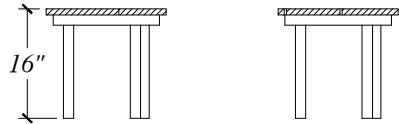

ACCESSORIES

BASE FRAME W/DECKING

- * LIFT OFF REMOVABLE DECKING
- * AVAILABLE FOR ALL ENCLOSURES

CORNER SEAT

- * REMOVABLE
- * AVAILABLE COLORS: BEIGE OR GRAY

LOUVERED ROOF

- * PROVIDES PRIVACY, SHADE, AND AIRFLOW
- * AVAILABLE FOR ALL ENCLOSURES

FREE STANDING BENCH

- * REMOVABLE
- * AVAILABLE IN 23" OR 34" WIDE
- * AVAILABLE COLORS: BEIGE OR GRAY

HOOK BAR

- * MOUNT INSIDE OR OUT
- * GREAT FOR DRYING RACK
- * AVAILABLE IN 36" OR 46"

TOWEL BAR

- * MOUNT INSIDE OR OUT
- * GREAT FOR DRYING RACK
- * AVAILABLE IN 36" OR 46"