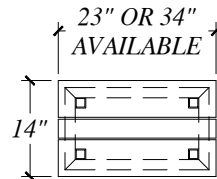

FREE STANDING BENCH

- * REMOVABLE
- * AVAILABLE IN 23" OR 34" WIDE
- * AVAILABLE COLORS: BEIGE OR GRAY

HOOK BAR

- * MOUNT INSIDE OR OUT
- * GREAT FOR DRYING RACK
- * AVAILABLE IN 36" OR 46"

TOWEL BAR

- * MOUNT INSIDE OR OUT
- * GREAT FOR DRYING RACK
- * AVAILABLE IN 36" OR 46"